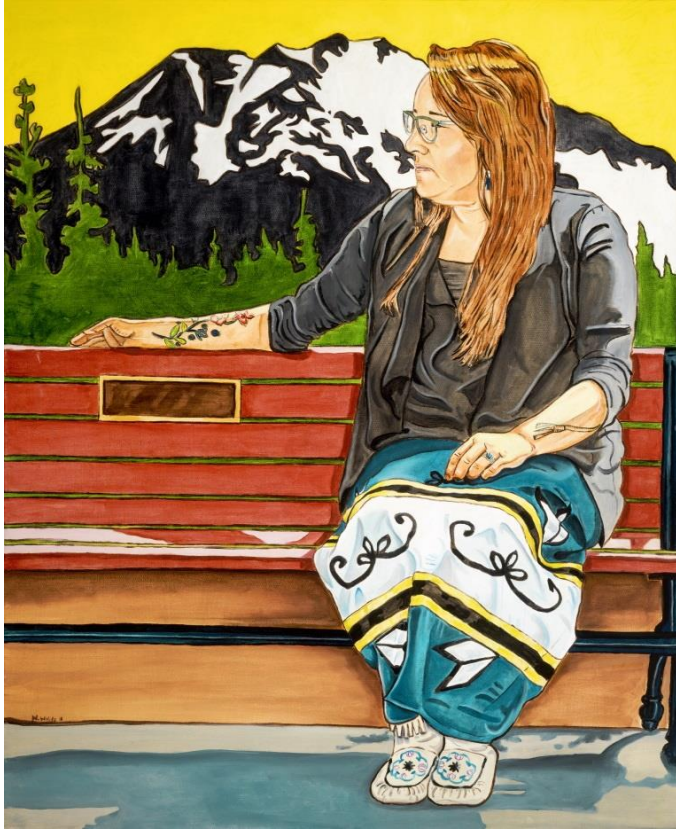

10185450 Wesley Harris *Dolphin Bowl*, 4" x 13" x 13", Hammered silver bowl (raising) 2014

10185451 Nelson White (St. John's) *She sings her Songs*, 40" x 30", Oil on canvas, 2018