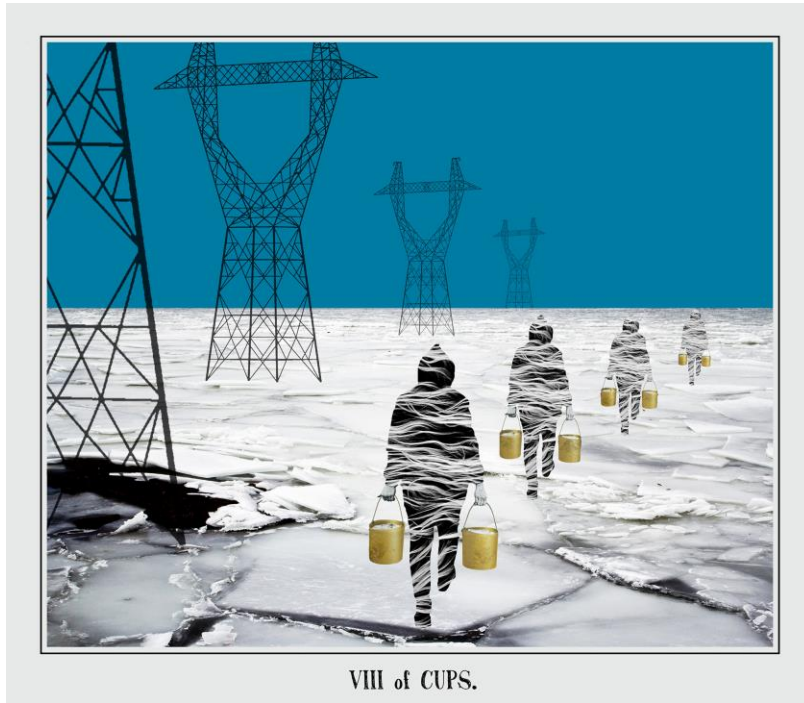

10185462 Anastasia Tiller (Lethbridge) *Jelly Humpty before the Incident*, 40" x 20", Hooked rug, 2017

10185461 Rhonda Pelley *The Eight of Cups*, Edition 3/6, 18.5" x 21.25", Archival inkjet print, 2018