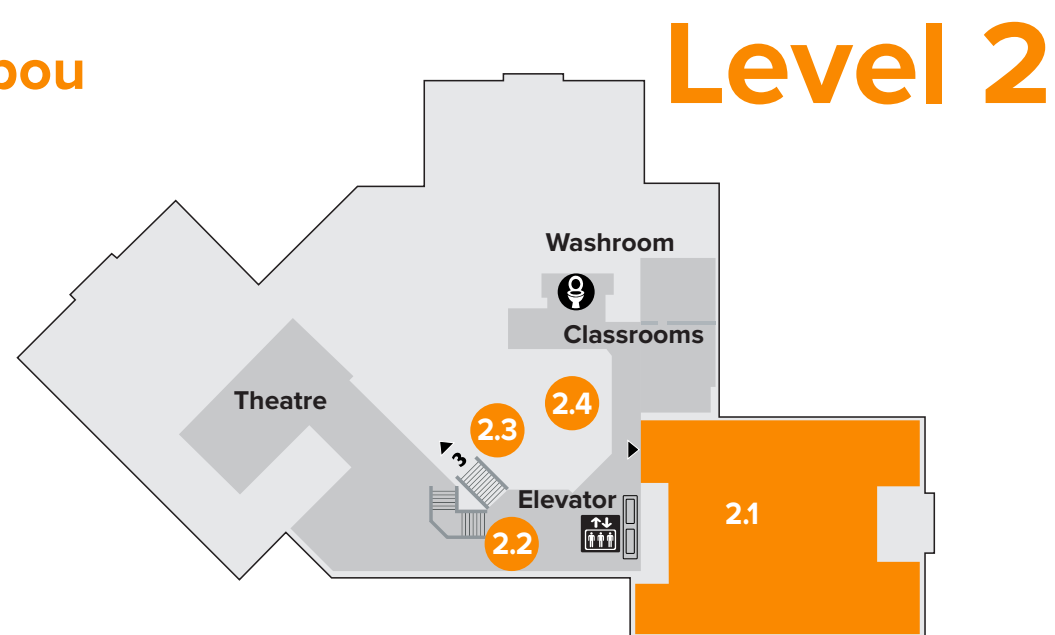

- 3.1 **Connections** This Place and Its Early People
- 3.2 **Disappearing Ice** Changing Seascapes
- 3.3 **Grounding** In Celebration of The Rooms 20th Anniversary
- 3.4 **To Launch Forth Into the Deep** A Legacy of Supporting the Arts at Memorial University
- 3.5 **Josephine Williams Murphy** Home on New Pennywell Road

- 2.1 **Beaumont-Hamel and the Trail of the Caribou**
- 2.2 **Fantastic Finds** Archaeology in Newfoundland and Labrador
- 2.3 **Amber-Lynn Thorne** Because of the Sea
- 2.4 **The Rodney**

Water Bottle Filling Station on Level 2, at the entrance to 2.1

FLOOR PLAN

Change tables available in washrooms on levels 1, 2, 3, and 4

[Click me for more information on our exhibits!](#)

Share your visit on social media

#RoomsNL

@therooms_nl

@therooms_nl

@therooms_nl