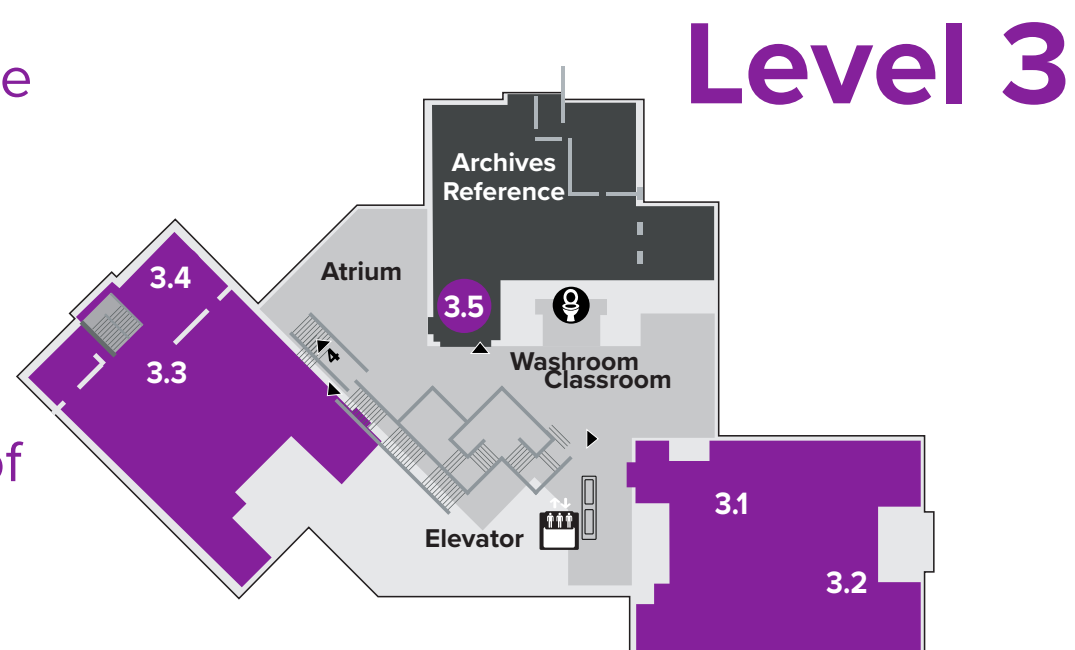

- 2.1 **Beaumont-Hamel and the Trail of the Caribou**
- 2.2 **Fantastic Finds** Archaeology in Newfoundland and Labrador
- 2.3 **Amber-Lynn Thorne** Because of the Sea
- 2.4 **The Rodney**

Water Bottle Filling Station on Level 2, at the entrance to 2.1

FLOOR PLAN

Change tables available in washrooms on levels 1, 2, 3, and 4

[Click me for more information on our exhibits!](#)

Share your visit on social media

#RoomsNL

@therooms_nl

@therooms_nl

@therooms_nl